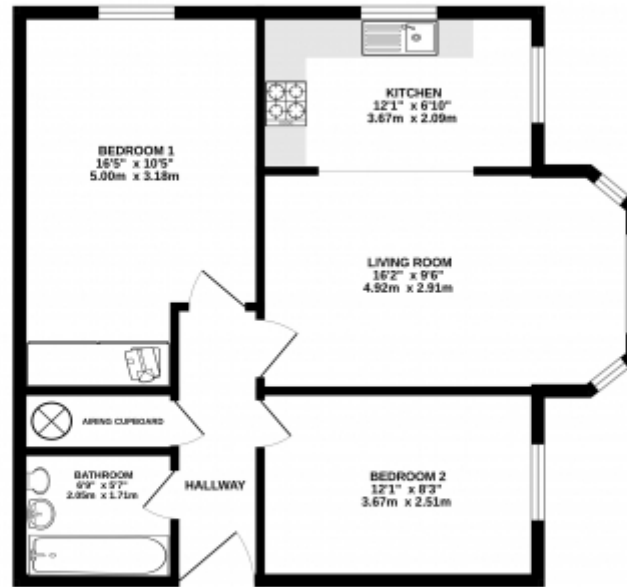

GROUND FLOOR

This floorplan is for illustrative purposes only and the location of doors, windows and other items are approximate.

Telephone: 01749 681356

www.keyringlettings.co.uk